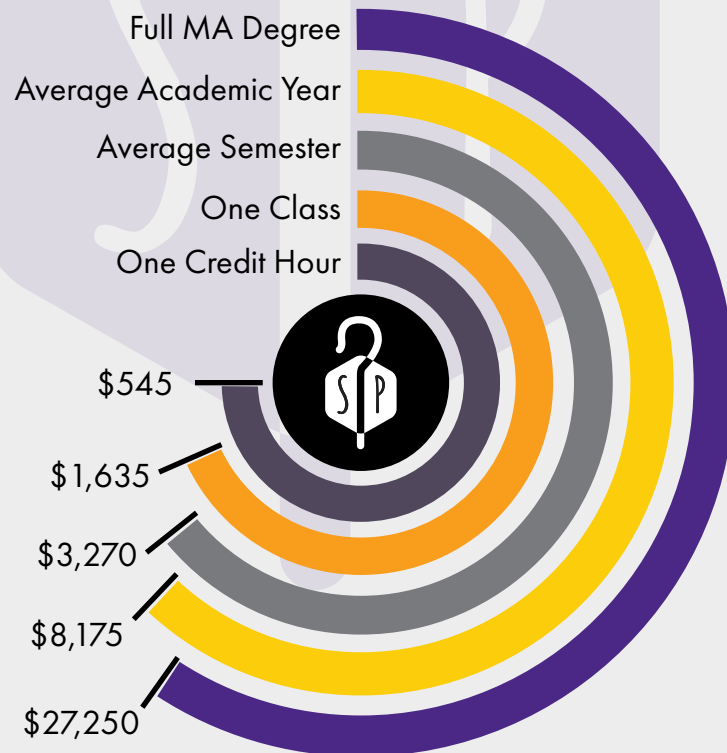

SPONSORING LEVELS

1880 E. County Line Road • Ridgeland, MS 39157
P.O. Box 600 • Ridgeland, MS 39158

VISIT WBS.EDU/SP

THE SHEPHERD PROJECT

SPONSORING PASTORAL EDUCATION IN THE MAJORITY WORLD